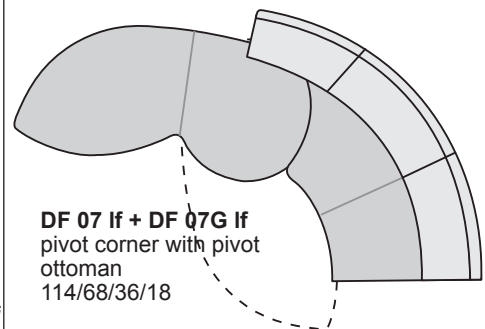

DF 07 lf + DF 07G lf
pivot corner with pivot ottoman
114/68/36/18