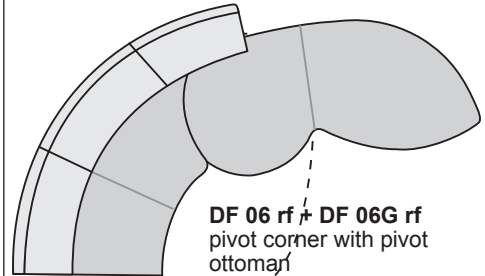

Assembled sku examples:

DF 06 rf + DF 06G rf
pivot corner with pivot ottoman
114/68/36/18