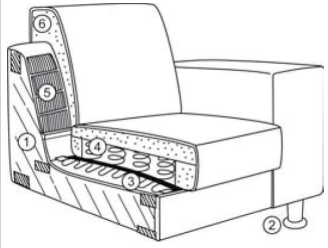

# MOONSHADOW

55930

- 1. Frame:**  
Consists of hardwood and top-grade 3/4" plywood
- 2. Legs:**  
Standard metal leg - F87  
Optional metal leg - F129  
Optional wooden leg - F02 (available in all wood finishes except P40, P48, & P55)  
Caster on pivot only - Standard metal caster - silver  
Optional metal caster - black
- 3. Lower suspension:**  
No-sag springs
- 4. Seat:**  
Coil springs encased in high density polyurethane foam and dacron
- 5. Back suspension:**  
Elastic webbing
- 6. Back:**  
High density polyurethane foam and dacron

F87      F129      F02

silver caster      black caster

**Additional information:**  
Contrast stitching available.  
Please refer to samples.  
Two-tone combinations available.

W.SCHILLIG

## Sectional pieces:

Effective: 10/15/2015

**M 05**  
armless chair  
32/40/36/18

**M 06 raf**  
one arm chair  
40/45/36/18

**M 07 laf**  
one arm chair  
40/45/36/18

**DF 06G rf**  
pivot ottoman  
75/36/18  
*\*Must order with DF 06*

All measurements are approximate:  
width/depth/height/seat height.  
Seat depth 22", arm height 22",  
arm width 13".  
Line drawings are in 1/4" scale.